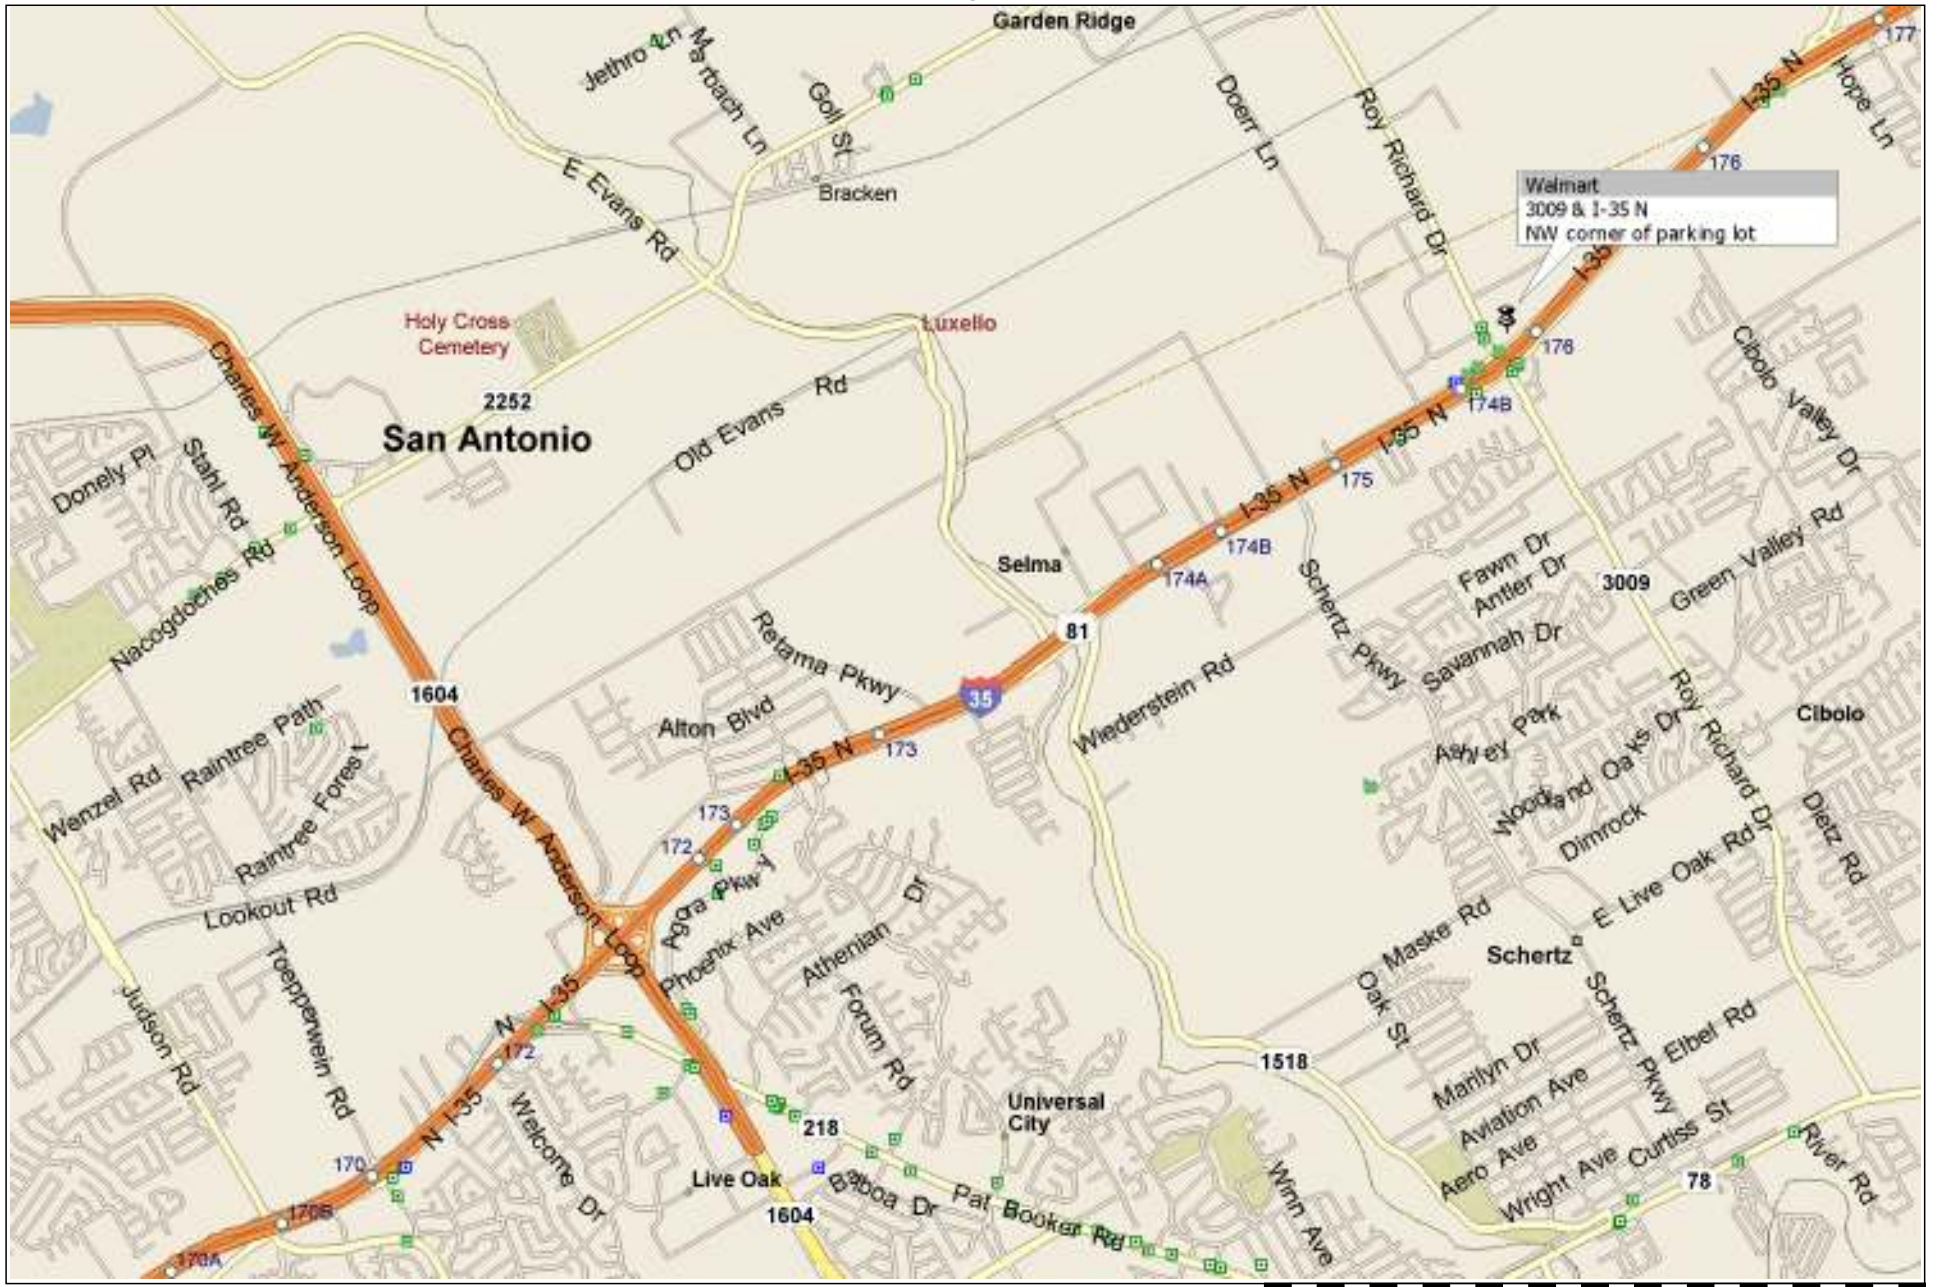

Alternate Meeting Point, Walmart

Copyright © and (P) 1988–2006 Microsoft Corporation and/or its suppliers. All rights reserved. <http://www.microsoft.com/streets/>
Portions © 1990–2006 InstallShield Software Corporation. All rights reserved. Certain mapping and direction data © 2005 NAVTEQ. All rights reserved. The Data for areas of Canada includes information taken with permission from Canadian authorities, including: © Her Majesty the Queen in Right of Canada, © Queen's Printer for Ontario. NAVTEQ and NAVTEQ ON BOARD are trademarks of NAVTEQ. © 2005 Tele Atlas North America, Inc. All rights reserved. Tele Atlas and Tele Atlas North America are trademarks of Tele Atlas, Inc.